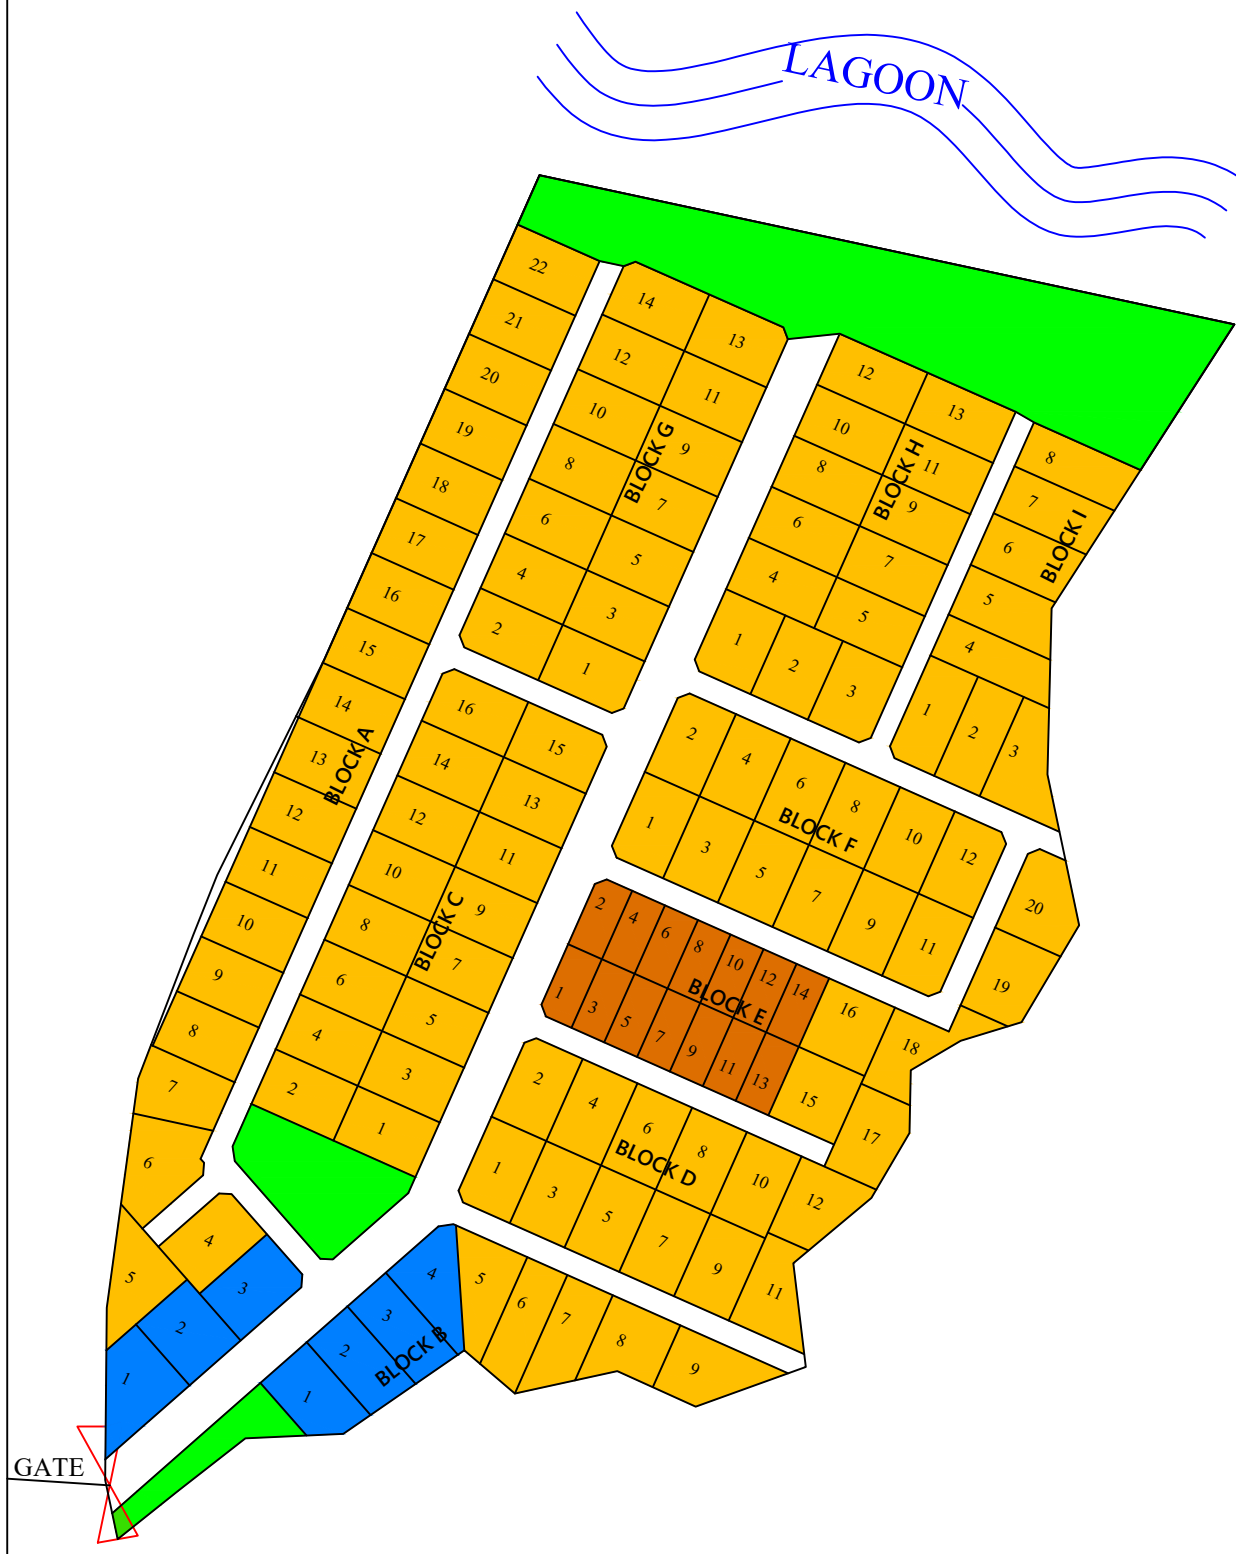

**PROPOSED RESIDENTIAL LAYOUT FOR HAVEN BAY
EXTENSION ESTATE AT MAFOGUNDE COMMUNITY LOCAL
GOVERNMENT AREA, IBEJU LEKKI
LAGOS STATE**

<p>..\Desktop\PWANHAVEN.jpg</p>	<p>LAND-USE COLOR</p> <ul style="list-style-type: none"> Residential [300 Sq.M] Residential [600 Sq.M] Commercial [600 Sq.M] Public [* Sq.M] Recreational Park 	<p>LAND-USE PLOT ANALYSIS</p> <ul style="list-style-type: none"> Residential [300 Sq.M] - 14 plots Residential [600 Sq.M] - 115 plots Commercial [600 Sq.M] - 7 Plots 	<p>ORIENTATION</p> 
---------------------------------	---	---	---