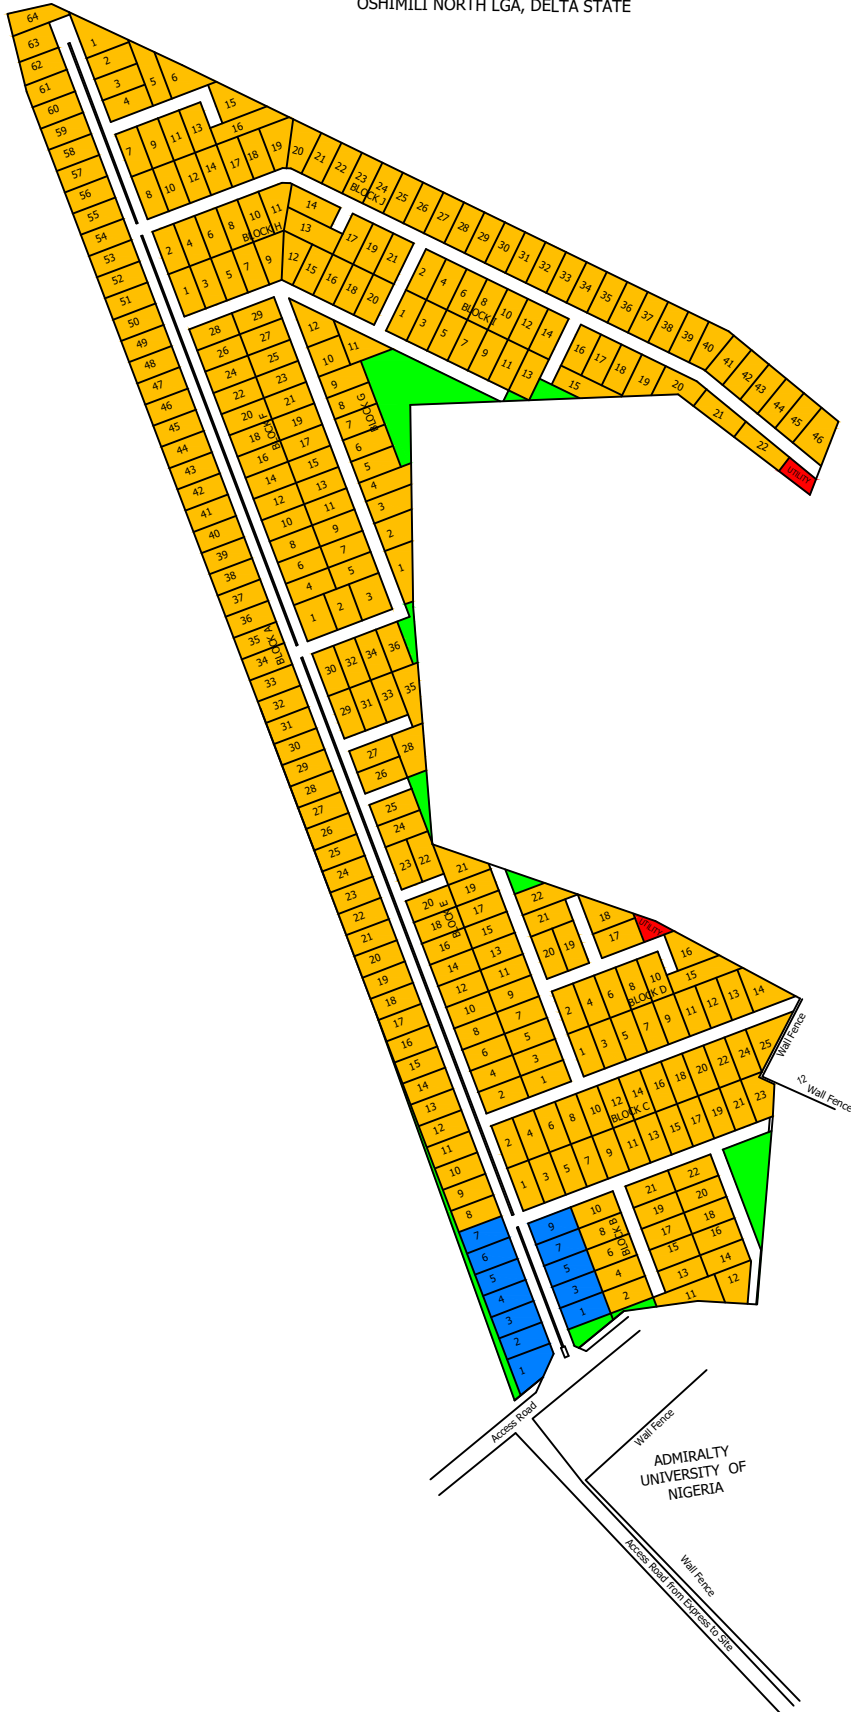

PROPOSED RESIDENTIAL LAYOUT FOR
OAK HAVEN ESTATE PHASE 1
 BELONGING TO
PWAN HAVEN INVESTMENTS AND REALTORS LTD.
 LOCATED AT
 OLOKOR FARMLAND, OGBEWELE QUATERS, IBUSA.
 OSHIMILI NORTH LGA, DELTA STATE

Legend

Client

Plot Analysis

COLOUR	PLOT TYPE	NUMBER OF PLOTS
	COMMERCIAL	12
	RESIDENTIAL	287
	RECREATIONAL CENTER	*
	PUBLIC	*