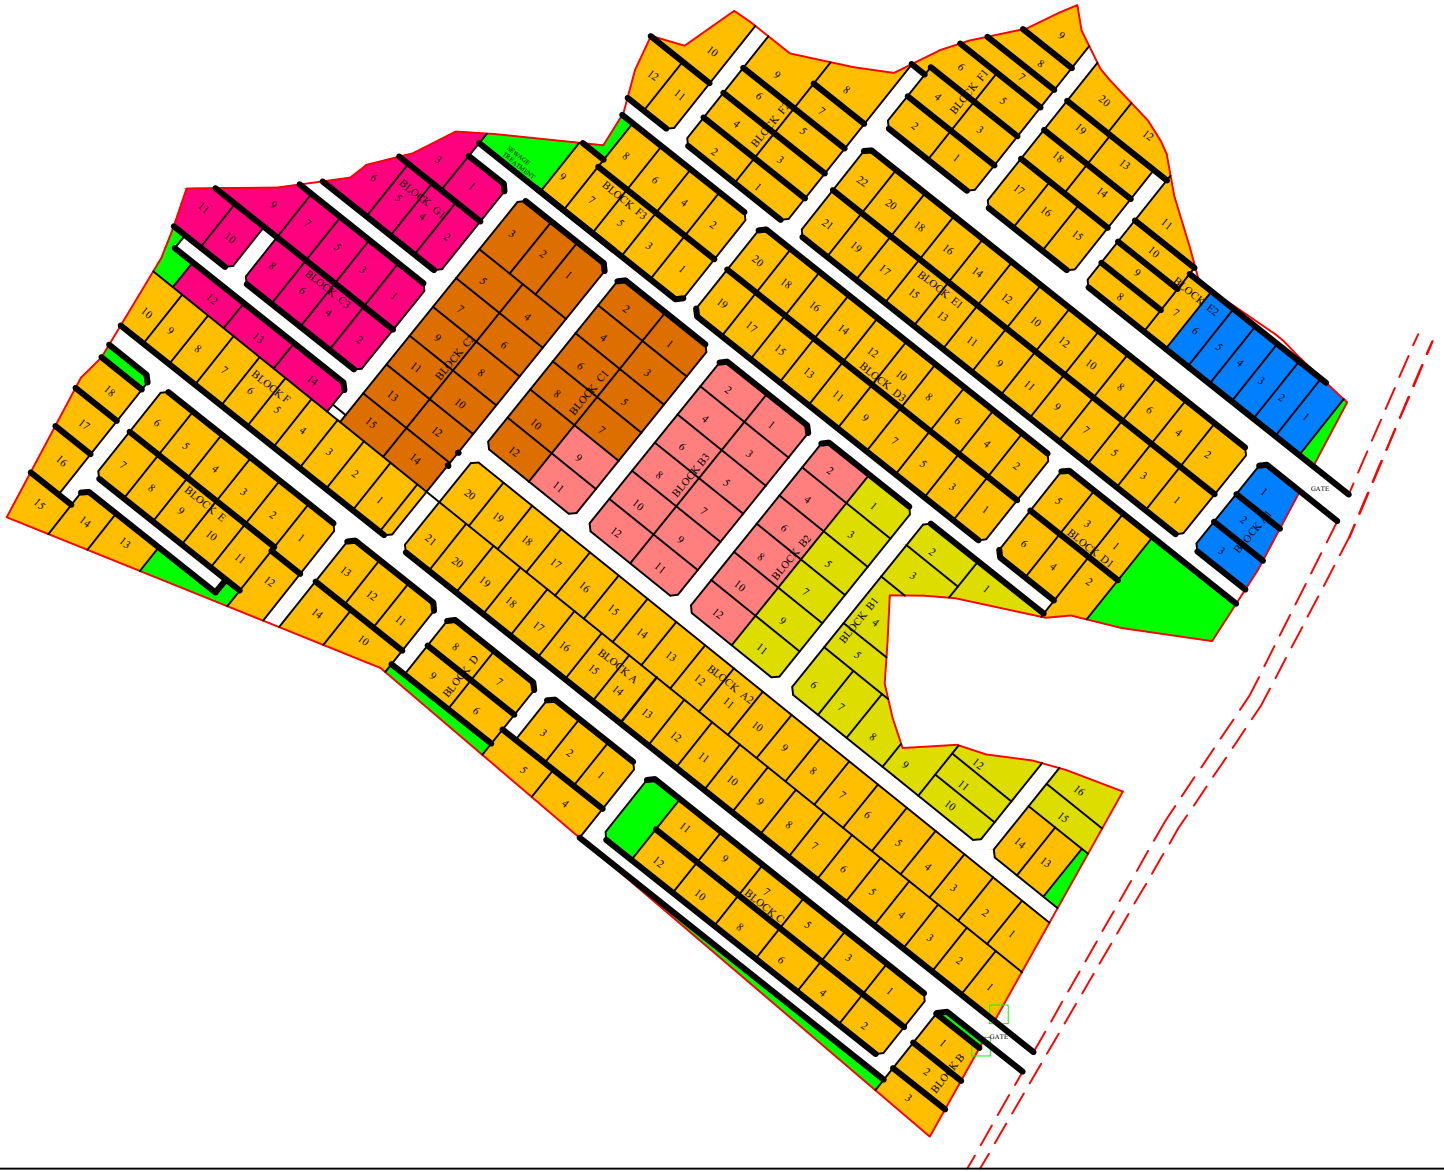

**PROPOSED RESIDENTIAL LAYOUT FOR HAVEN VILE ESTATE
LOCATED AT IMEGUN EPELAGOS STATE**

NOTATION

LAND-USE COLOR

- Commercial [600 Sq.M]
- Residential [600 Sq.M]
- Residential [600 Sq.M]
- Residential [600 Sq.M]
- Residential [600 Sq.M]
- Residential [600 Sq.M]
- Public (* SQM)
- Recreation

LAND-USE PLOT ANALYSIS FOR SUCCESS

- Commercial [600 Sq.M] - 0 plots
- Residential [600 Sq.M] - 20 plots

LAND-USE PLOT ANALYSIS FOR ELITE

- Commercial [600 Sq.M] - 0 plots
- Residential [600 Sq.M] - 25 plots

LAND-USE PLOT ANALYSIS FOR CASTLE

- Commercial [600 Sq.M] - 0 plots
- Residential [600 Sq.M] - 20 plots

LAND-USE PLOT ANALYSIS FOR BLOSSOM

- Commercial [600 Sq.M] - 0 plots
- Residential [600 Sq.M] - 20 plots

LAND-USE PLOT ANALYSIS FOR HAVEN

- Commercial [600 Sq.M] - 9 plots
- Residential [600 Sq.M] - 113 plots

..\Desktop\PWANHAVEN.jpg